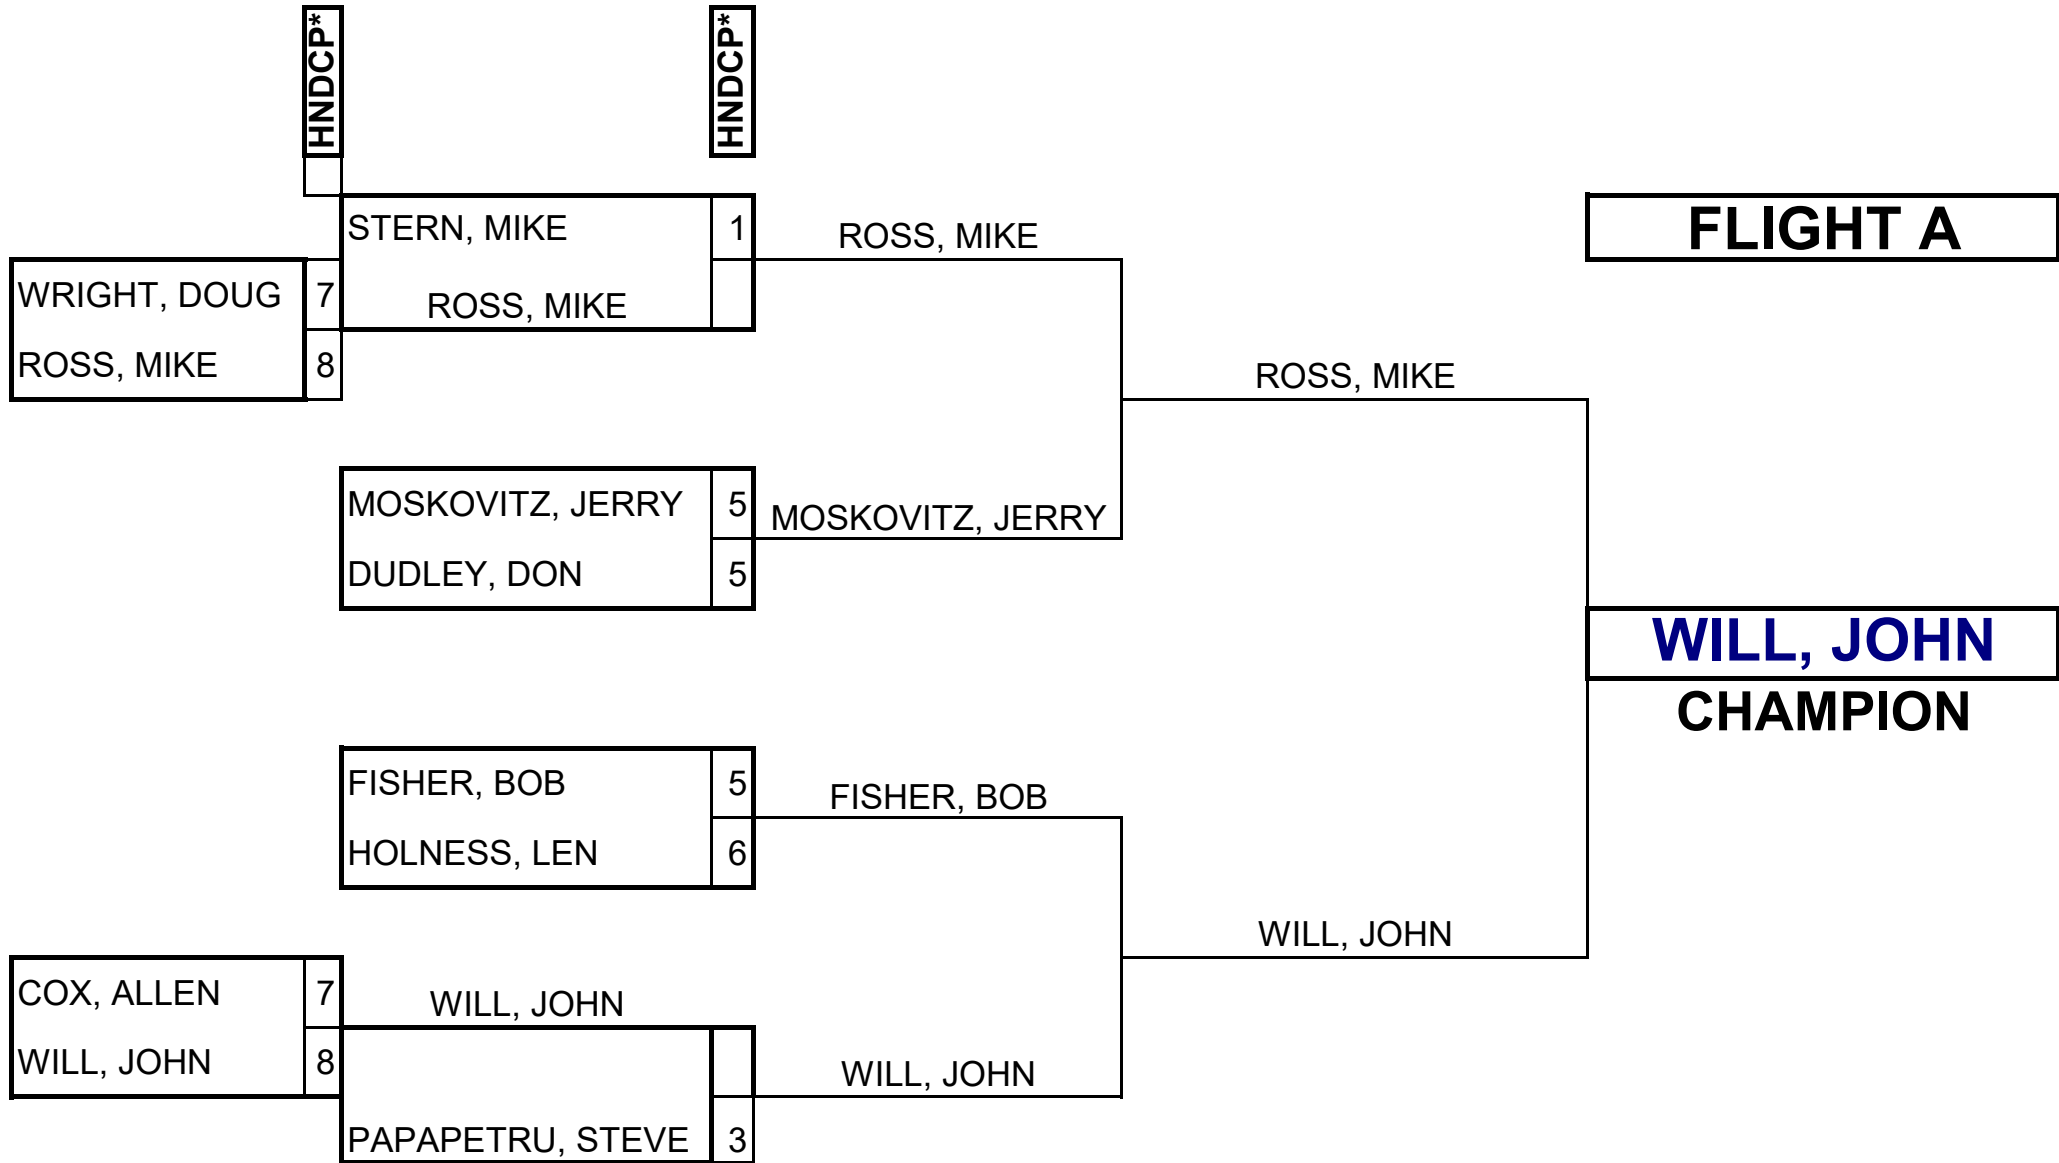

2017 HERB STARK MEN'S MATCH PLAY CHAMPIONSHIP
SPONSORED BY MERRILL GARDENS
SEE MATCH PLAY RULES IN RACK NEAR CASA DOOR

*March handicaps will be used throughout the entire tournament.